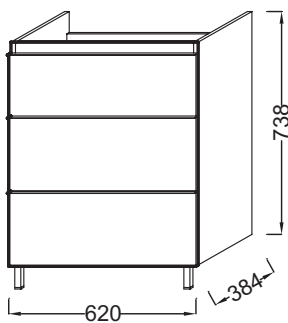

Base unit 62 cm, left version

99385LK

Collection: REACH

Finish*:

E10 - Quebec Oak
Melamine

F90 - Blanched
Wood Effect

N14 - Gloss
Grey Anthracite
Melamine

N18 - Gloss White
Melamine

E15 - Ebony
Melamine

E71 - Grey Oak
Melamine

N09 - Soft Beige
Melamine

Main features:

Features

- Dimensions: 62 x 38.5 x 74 cm
- Material: Solid color decor or wood decor

- Weight: 32 kg
- Installation: Raised

Required products

- 4946CK: 1-hole vanity top 65 cm

Optional products

- EB1080: Mirror 60 cm, without lighting
- EB1224: LED spotlight 56 x 2.5 x 1.5 cm
- 97427LD: Mirrored cabinet 60 cm, left hinges
- 98436RD: Mirrored cabinet 60 cm, right hinges
- 98436LD: Mirrored cabinet 60 cm, left hinges
- 4040W: Mirrored tall side unit, 147 cm
- 4071K-R: Half side unit, right hinges, 96 cm
- 4071K-L: Half side unit, left hinges, 96 cm
- 99379K: Tall column

Technical drawing

Product Specification: Base unit 62 cm, left version. 99385LK. Collection: REACH. Dimensions: 62 x 38.5 x 74 cm. Weight: 32 kg. Material: Solid color decor or wood decor. Installation: Raised.