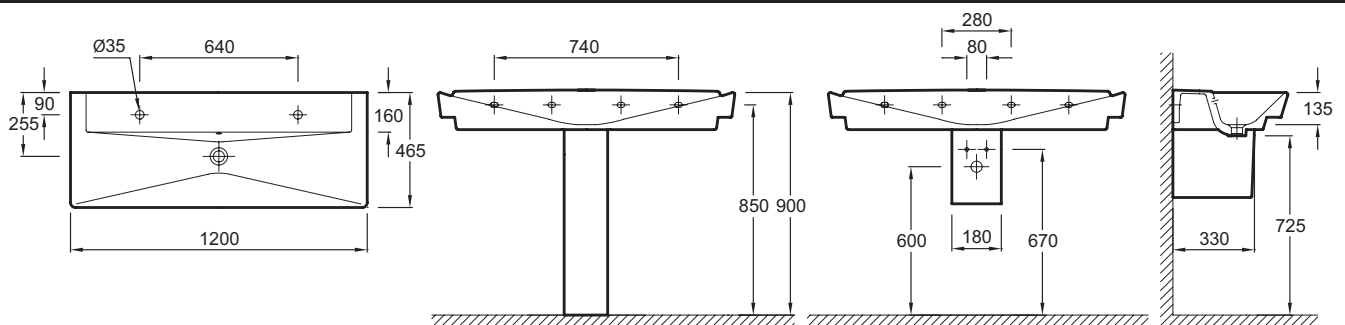

1-hole double basin vanity top 120 cm 5022K

Collection: RÊVE

Finish*:

00 - White

Features

- Dimensions: 120 x 46.5
- Material: Ceramic
- Faucet drilling: 1 left and right faucet hole
- Combination of straight lines and softened angles
- Weight: 36.3 kg
- Installation: Self-supporting or can be mounted on a specific cabinet
- Wide ledge for optimal comfort of use
- Perfect fit with cabinet

Required products

- EB1133: Base unit 117 cm
- EB1137: Base unit 117 cm

Optional products

- 5031W: Semi-pedestal
- 5032W: Pedestal
- E78291: Design bottle trap 1 1/4" - long version
- E78296: Click pop-up drain
- E78297: Design bottle trap 1 1/4" - short version
- EB577: Mirror 120 cm
- 98439D: Mirrored cabinet 120 cm
- E4820: Towel rail for vanity top 120 cm and 100 cm

Technical drawing

Product Specification: 1-hole double basin vanity top 120 cm. 5022K. Collection: RÊVE. Dimensions: 120 x 46.5. Weight: 36.3 kg. Material: Ceramic. Installation: Self-supporting or can be mounted on a specific cabinet. Faucet drilling: 1 left and right faucet hole. Wide ledge for optimal comfort of use. Combination of straight lines and softened angles. Perfect fit with cabinet.