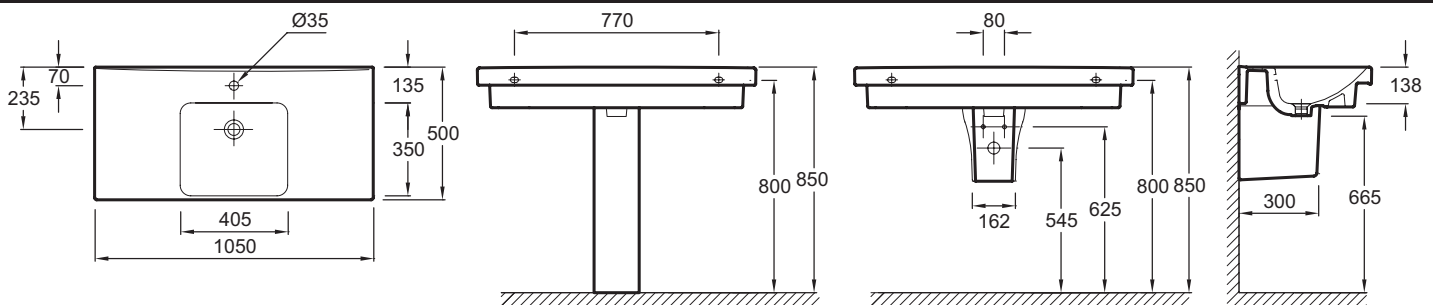

Collection: REACH

Finish*:

00 - White

Features

- Dimensions: 105 x 50
- Material: Ceramic
- Faucet drilling: 1 faucet hole
- Smooth ledge for perfect upkeep
- Ergonomic front towel bar
- Washstand legs for self-supporting installation on a lightweight wall
- Weight: 37.8 kg
- Installation: Self-supporting or can be mounted on a specific cabinet
- Practical, wide ledges on both sides of basin for daily bathroom items
- Ideal for small spaces whilst offering comfort of use
- Perfectly compatible with the Reach cabinet
- Chromed overflow cap

Required products

- 4023W: Base unit 102 cm
- 4069K: Base unit, 102 cm
- 99382K: Base unit 102 cm

Optional products

- 18565W: Pedestal
- 18566W: Semi-pedestal
- E4724: Legs for vanity top
- E78291: Design bottle trap 1 1/4" - long version
- E78297: Design bottle trap 1 1/4" - short version
- E4726: Towel rail for vanity top 105 cm

Technical drawing

Product Specification: 1-hole vanity top 105 cm. 18571W. Collection: REACH. Dimensions: 105 x 50. Weight: 37.8 kg. Material: Ceramic. Installation: Self-supporting or can be mounted on a specific cabinet. Faucet drilling: 1 faucet hole. Practical, wide ledges on both sides of basin for daily bathroom items. Smooth ledge for perfect upkeep. Ideal for small spaces whilst offering comfort of use. Ergonomic front towel bar. Perfectly compatible with the Reach cabinet. Washstand legs for self-supporting installation on a lightweight wall. Chromed overflow cap.