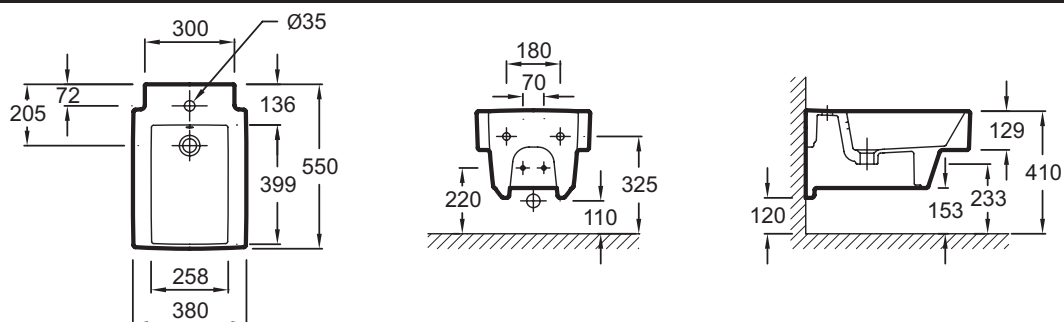

Collection: TERRACE

Finish*:

00 - White

Features

- Dimensions: 55 x 38
- Material: Ceramic
- Faucet drilling: 1 faucet hole
- Concealed fixings supplied
- Weight: 20.5 kg
- Installation: Wall-hung
- Hole configuration: Fixing centre: 180 mm
- Chromed overflow cap

Optional products

- DA102K: Wall-hung WC pan 55 x 38 cm

Technical drawing

Product Specification: Wall-hung bidet 55 x 38 cm. MA0002K. Collection: TERRACE. Dimensions: 55 x 38. Weight: 20.5 kg. Material: Ceramic. Installation: Wall-hung. Faucet drilling: 1 faucet hole. Hole configuration: Fixing centre: 180 mm. Concealed fixings supplied. Chromed overflow cap.