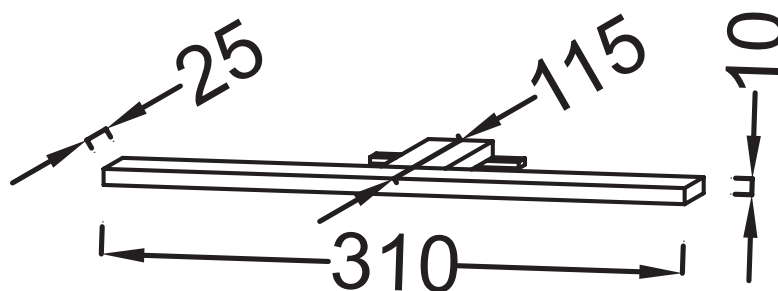

Collection: TERRACE

Finish*:

NF - Neutral

Main features:

Features

- Dimensions: 31 x 14.5 x 3
- Installation: Wall-mount
- Weight: 1.5 kg
- Spotlight: 230 V, 1 x 4 W, class II, IP44, energy efficiency class A++

Technical drawing

Product Specification: LED spotlight 56 x 2.5 x 1.5 cm. EB1224. Collection: TERRACE. Dimensions: 31 x 14.5 x 3. Weight: 1.5 kg. Installation: Wall-mount. Spotlight: 230 V, 1 x 4 W, class II, IP44, energy efficiency class A++.