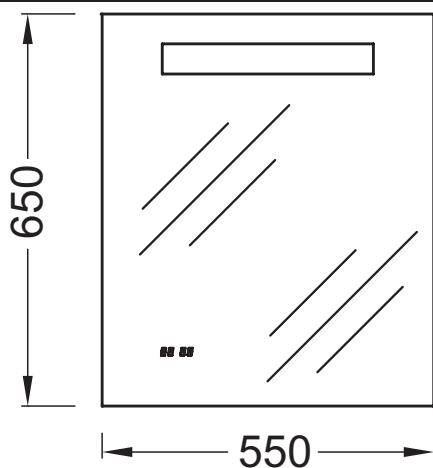

Mirror 55 cm, with lighting and digital clock

EB1158

Collection: REPLAY

Finish*:

NF - Neutral

Main features:

Features

- Dimensions: 55 x 3 x 65 cm
- Installation: Wall-mount
- Weight: 7.9 kg
- Power : 230 V, 5 W, class II, IP44, energy efficiency class A++

Technical drawing

Product Specification: Mirror 55 cm, with lighting and digital clock. EB1158. Collection: REPLAY. Dimensions: 55 x 3 x 65 cm. Weight: 7.9 kg. Installation: Wall-mount. Power : 230 V, 5 W, class II, IP44, energy efficiency class A++.