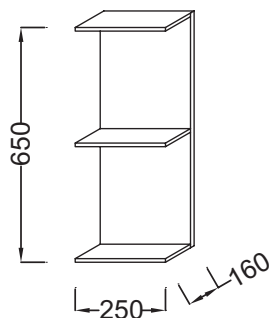

Collection: RÊVE

Finish*:

M42 - Urban Grey
Melamine

Main features:

Features

- **Dimensions:** 25 x 16 x 65 cm
- **Material:** Structured decor
- Can be placed between 2 mirrors. or next to 1 mirrored cabinet
- **Weight:** 5.5 kg
- **Installation:** Wall-mount

Optional products

- Rêve cabinets and vanity tops

Technical drawing

Product Specification: Shelf 65 cm. EB1140. Collection: RÊVE. Dimensions: 25 x 16 x 65 cm. Weight: 5.5 kg. Material: Structured decor. Installation: Wall-mount. Can be placed between 2 mirrors. or next to 1 mirrored cabinet.