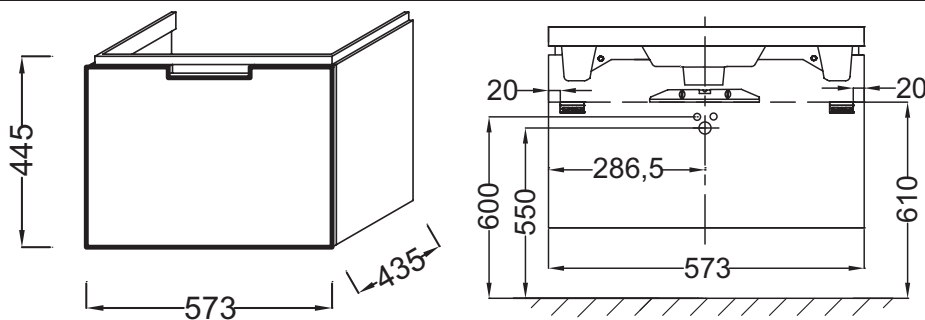

Main features:

Features

- Dimensions: 57 x 43.5 x 44.5 cm
- Material: Lacquer or wood decor
- 1 slow close drawer

- Weight: 17 kg
- Installation: Wall-hung
- 1 removable storage tray

Required products

- 5027K: 1-hole vanity top 60 cm

Optional products

- 5033K: Back-to-wall WC pan 67 x 36.5 cm
- 5036K: Wall-hung WC pan 56 x 36.5 cm
- 5037K: Wall-hung bidet 56 x 36.5 cm
- 5038K: Independent back-to-wall WC pan 56 x 36, 5 cm
- 5040K: Back-to-wall bidet 56 x 36.5 cm
- EB1139: Aside unit, 44 cm
- EB1140: Shelf 65 cm
- 4889K-R: Tall column, right hinges, 177 cm
- 4889K-L: Tall column, left hinges, 177 cm
- EB575: Mirror 60 cm
- 98436RD: Mirrored cabinet 60 cm, right hinges
- 98436LD: Mirrored cabinet 60 cm, left hinges
- EB906: Pair of feet

Technical drawing

Product Specification: Base unit 57 cm. EB1130. Collection: RÊVE. Dimensions: 57 x 43.5 x 44.5 cm. Weight: 17 kg. Material: Lacquer or wood decor. Installation: Wall-hung. 1 slow close drawer. 1 removable storage tray.