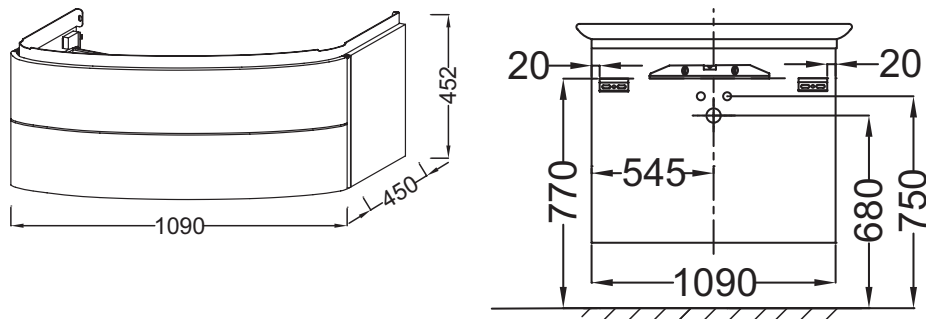

### Features

- Dimensions: 109 x 45 x 45 cm
- Material: Lacquer or wood veneer
- Unique design. elegant finishes. smart storage solutions for a sophisticated bathroom
- Weight: 36 kg
- Installation: Wall-hung
- 2 slow-close drawers with compartments

### Required products

- 4122K: 1-hole vanity top 130 cm
- 4385K: 1-hole double basin vanity top 130 cm

### Optional products

- EB1110: Mirror 110 cm
- 8422RK: Tall column, right hinges, 150 cm
- 8422LK: Tall column, left hinges, 150 cm

### Technical drawing

Product Specification: Base unit 109 cm. EB1105. Collection: PRESQU'ÎLE. Dimensions: 109 x 45 x 45 cm. Weight: 36 kg. Material: Lacquer or wood veneer. Installation: Wall-hung. Unique design. elegant finishes. smart storage solutions for a sophisticated bathroom. 2 slow-close drawers with compartments.