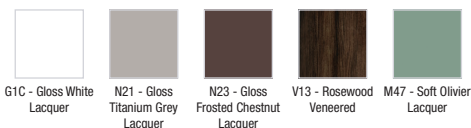

**Collection:** PRESQU'ÎLE

**Finish\*:**

**Main features:**

### Features

- Dimensions: 109 x 45 x 45 cm
- Material: Lacquer or wood veneer
- Unique design. elegant finishes. smart storage solutions for a sophisticated bathroom
- Weight: 36 kg
- Installation: Wall-hung
- 2 slow-close drawers with compartments