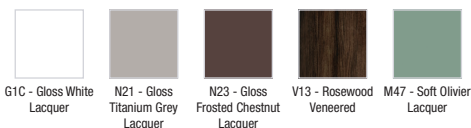

**Collection:** PRESQU'ÎLE

**Finish\*:**

**Main features:**

### Features

- Dimensions: 66 x 41 x 45 cm
- Material: Lacquer or wood veneer
- Unique design. elegant finishes. smart storage solutions for a sophisticated bathroom

- Weight: 23 kg
- Installation: Wall-hung
- 2 slow-close drawers with compartments