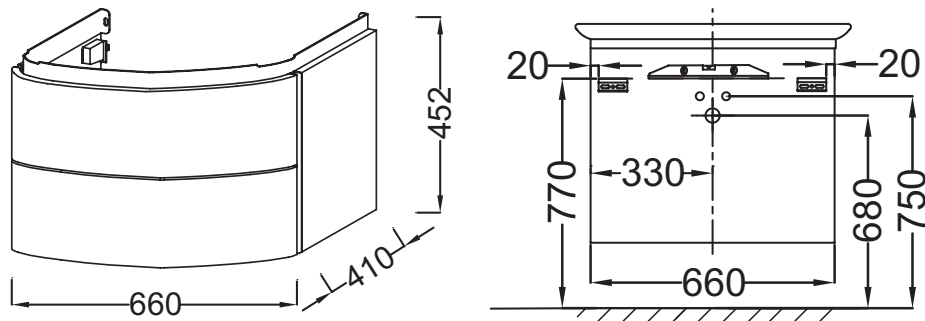

### Features

- Dimensions: 66 x 41 x 45 cm
- Material: Lacquer or wood veneer
- Unique design. elegant finishes. smart storage solutions for a sophisticated bathroom

- Weight: 23 kg
- Installation: Wall-hung
- 2 slow-close drawers with compartments

### Required products

- 4124K: 1-hole vanity top 80 cm

### Optional products

- EB1108: Mirror 68 cm
- 8422RK: Tall column, right hinges, 150 cm
- 8422LK: Tall column, left hinges, 150 cm

### Technical drawing

Product Specification: Base unit 66 cm. EB1103. Collection: PRESQU'ÎLE. Dimensions: 66 x 41 x 45 cm. Weight: 23 kg. Material: Lacquer or wood veneer. Installation: Wall-hung. Unique design. elegant finishes. smart storage solutions for a sophisticated bathroom. 2 slow-close drawers with compartments.