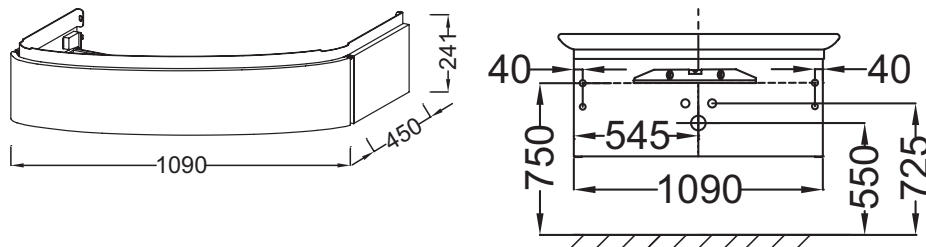

Features

- Dimensions: 109 x 45 x 24 cm
- Material: Lacquer or wood veneer
- Unique design. elegant finishes. smart storage solutions for a sophisticated bathroom
- Weight: 18 kg
- Installation: Wall-hung
- 1 slow-close drawer with compartments

Required products

- 4122K: 1-hole vanity top 130 cm
- 4385K: 1-hole double basin vanity top 130 cm

Optional products

- EB1110: Mirror 110 cm
- 8422RK: Tall column, right hinges, 150 cm
- 8422LK: Tall column, left hinges, 150 cm

Technical drawing

Product Specification: Base unit 109 cm. EB1101. Collection: PRESQU'ÎLE. Dimensions: 109 x 45 x 24 cm. Weight: 18 kg. Material: Lacquer or wood veneer. Installation: Wall-hung. Unique design. elegant finishes. smart storage solutions for a sophisticated bathroom. 1 slow-close drawer with compartments.