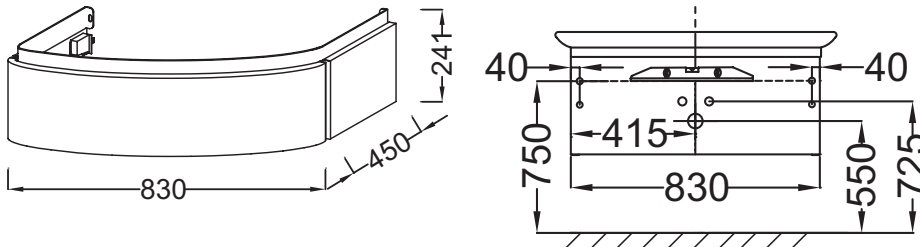

### Features

- Dimensions: 83 x 45 x 24 cm
- Material: Lacquer or wood veneer
- Unique design. elegant finishes. smart storage solutions for a sophisticated bathroom

- Weight: 16 kg
- Installation: Wall-hung
- 1 slow-close drawer with compartments

### Required products

- 4123K: 1-hole vanity top 100 cm

### Optional products

- EB1109: Mirror 85 cm
- 8422RK: Tall column, right hinges, 150 cm
- 8422LK: Tall column, left hinges, 150 cm

### Technical drawing

Product Specification: Base unit 83 cm. EB1100. Collection: PRESQU'ÎLE. Dimensions: 83 x 45 x 24 cm. Weight: 16 kg. Material: Lacquer or wood veneer. Installation: Wall-hung. Unique design. elegant finishes. smart storage solutions for a sophisticated bathroom. 1 slow-close drawer with compartments.