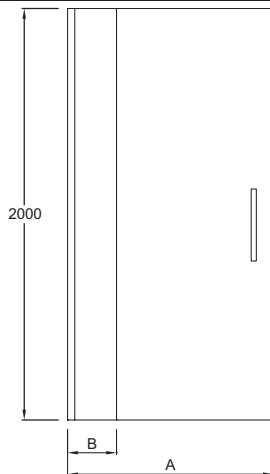

Pivot wide-opening frameless door, reversible, size 100 cm E22T100

Collection: CONTRA

Finish*:

GA - Bright Anodised

Main features:

Features

- Installation: Alcove
- Opening : 65
- Reversible installation for left or right opening
- Chrome frame with upper cap
- Wall adjustment 20 mm. Height 200 cm
- Optional: Corner installation with fixed side panel
- Min/max width with single door : 96.4 - 100
- Installation: Reversible
- 6 mm clear coated glass
- Integral lift mechanism to reduce seal friction on floor
- Chrome door sill supplied for seal

Technical drawing

	E22T100	E22T120
Mm	1000	1200
A mini/maxi	964 / 1000	1164 / 1200
B	246	446
C	650	650

Product Specification: Pivot wide-opening frameless door, reversible, size 100 cm. E22T100. Collection: CONTRA. Installation: Alcove. Min/max width with single door : 96.4 - 100. Opening : 65. Installation: Reversible. Reversible installation for left or right opening. 6 mm clear coated glass. Chrome frame with upper cap. Integral lift mechanism to reduce seal friction on floor. Wall adjustment 20 mm. Height 200 cm. Chrome door sill supplied for seal. Optional: Corner installation with fixed side panel.