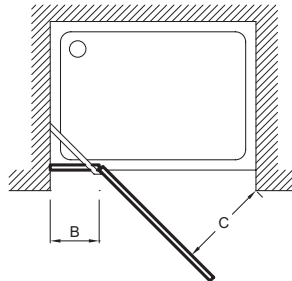

Pivot wide-opening frameless door, reversible, size 100 cm E22T100

Collection: CONTRA

Finish*:

GA - Bright Anodised

Main features:

Features

- Installation: Alcove
- Opening : 65
- Reversible installation for left or right opening
- Chrome frame with upper cap
- Wall adjustment 20 mm. Height 200 cm
- Optional: Corner installation with fixed side panel
- Min/max width with single door : 96.4 - 100
- Installation: Reversible
- 6 mm clear coated glass
- Integral lift mechanism to reduce seal friction on floor
- Chrome door sill supplied for seal

Technical drawing

	E22T100	E22T120
Mm	1000	1200
A mini/maxi	964 / 1000	1164 / 1200
B	246	446
C	650	650

Product Specification: Pivot wide-opening frameless door, reversible, size 100 cm. E22T100. Collection: CONTRA. Installation: Alcove. Min/max width with single door : 96.4 - 100. Opening : 65. Installation: Reversible. Reversible installation for left or right opening. 6 mm clear coated glass. Chrome frame with upper cap. Integral lift mechanism to reduce seal friction on floor. Wall adjustment 20 mm. Height 200 cm. Chrome door sill supplied for seal. Optional: Corner installation with fixed side panel.