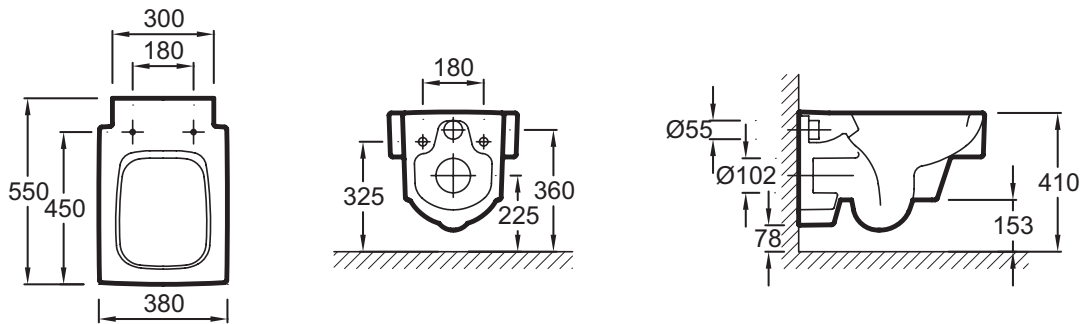

Collection: TERRACE

Finish*:

00 - White

Main features:

Features

- Dimensions: 55 x 38
- Material: Ceramic
- Hole configuration: Fixing centre: 180 mm
- Water-saving 2.6/4 L dual flush or standard 3/6 L dual flush
- Closed glazed rim
- Weight: 26.8 kg
- Installation: Wall-hung
- Concealed fixings supplied
- Order toilet seat E4900 separately

Required products

- E70019: WC seat slow-close seat with metal hinges
- E70020: WC seat with metal hinges

Optional products

- MA0002K: Wall-hung bidet 55 x 38 cm

Technical drawing

Product Specification: Wall-hung WC pan 55 x 38 cm. DA102K. Collection: TERRACE. Dimensions: 55 x 38. Weight: 26.8 kg. Material: Ceramic. Installation: Wall-hung. Hole configuration: Fixing centre: 180 mm. Concealed fixings supplied. Water-saving 2.6/4 L dual flush or standard 3/6 L dual flush. Order toilet seat E4900 separately. Closed glazed rim.