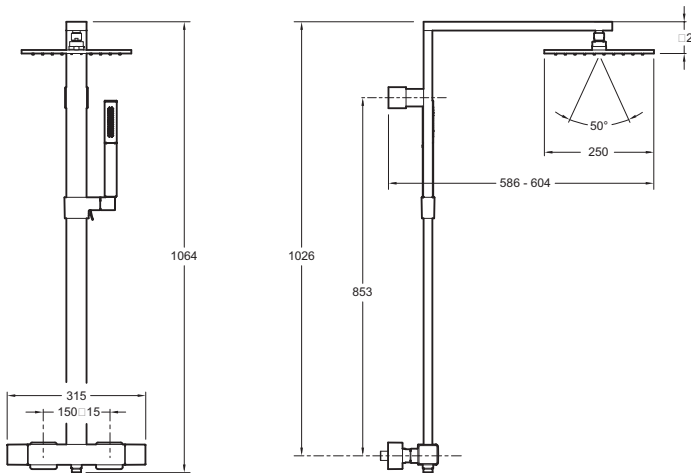

### Thermostatic shower column 98321D

Collection: STRAYT

Finish\*:

CP - Polished Chrome

Main features:

#### Consumer benefits

- ANTI-SCALE SYSTEM : Smooth anti-twist metal-look hoses, 160 cm
- SECURITY : Safety stop at 38°C
- MAXIMUM SECURITY : Blocking temperature max at 50°C
- DIVERTER : Built into flow handle

#### Features

- Dimensions: 25 x 25 cm
- Installation: Wall-mount
- FLOW RATE : Showerhead 13 l/min, handshower 9.5 l/min
- Weight: 11.7 kg
- Shift Square 2-sprays handshower

#### Technical drawing

Product Specification: Thermostatic shower column. 98321D. Collection: STRAYT. Dimensions: 25 x 25 cm. Weight: 11.7 kg. Installation: Wall-mount. Shift Square 2-sprays handshower. FLOW RATE : Showerhead 13 l/min, handshower 9.5 l/min.