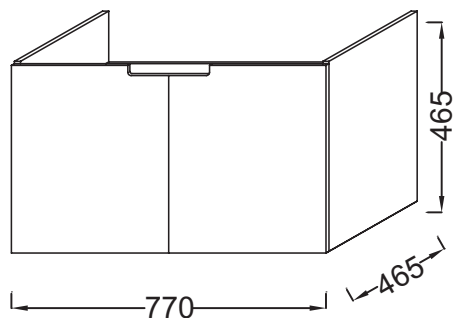

Collection: STRUKTURA

Finish*:

E13 - Romana
Cherry

N18 - Gloss White
Melamine

NR - Dark Oak
Effect

Main features:

Features

- Dimensions: 77 x 46.5 x 46.5 cm
- Material: Solid color decor or wood decor
- Ergonomic and functionality with warm, restrained elegance
- Weight: 22 kg
- Installation: Wall-hung
- 2 slow-close doors

Technical drawing

Product Specification: Vanity top base unit, 77 cm. 98247K. Collection: STRUKTURA. Dimensions: 77 x 46.5 x 46.5 cm. Weight: 22 kg. Material: Solid color decor or wood decor. Installation: Wall-hung. Ergonomic and functionality with warm, restrained elegance. 2 slow-close doors.