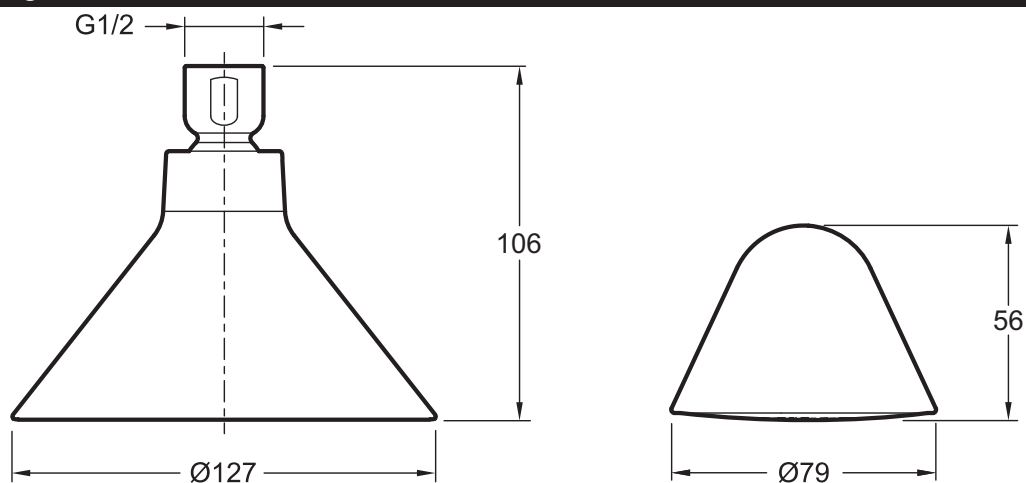

Collection: MOXIE

Finish*:

CP - Polished Chrome

Main features:

Features

- Dimensions: 106 mm
- Ø 127 mm
- Magnetic speaker syncq with any Bluetooth device to listen to music under or outside the shower
- Flow rate: 9.5 l/min.
- Weight: 0.7 kg
- 60 angle nozzles provide complete coverage
- Easy to clean silicone sprayface

Technical drawing

Product Specification: Showerhead Ø 127 mm + wireless speaker. 9245D. Collection: MOXIE. Dimensions: 106 mm. Weight: 0.7 kg. Ø 127 mm. 60 angle nozzles provide complete coverage. Magnetic speaker syncq with any Bluetooth device to listen to music under or outside the shower. Easy to clean silicone sprayface. Flow rate: 9.5 l/min..