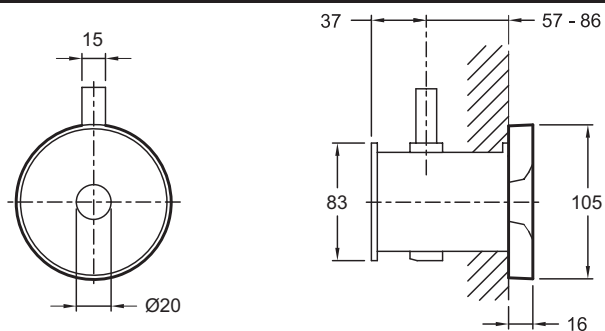

Collection: LAMINAR

Finish*:

CP - Polished
Chrome

Features

- Installation: Wall-mount
- Wall or ceiling mounted
- Flow rate: 19-38 l/min
- 20 mm opening

Required products

- Order with handles for mixer 14429D-3 and 970W

Technical drawing

Product Specification: Bath filler. 922W. Collection: LAMINAR. Installation: Wall-mount. Flow rate: 19-38 l/min. Wall or ceiling mounted. 20 mm opening.