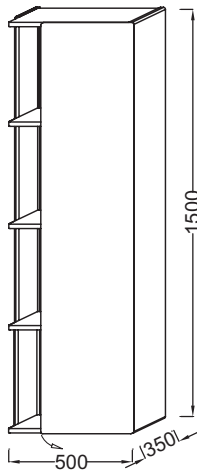

- Dimensions: 50 x 35 x 150
- Material: Lacquer
- 3 fixed natural solid oak shelves
- Vertical glass divider for direct and indirect access
- Weight: 42 kg
- Installation: Wall-mount
- 1 slow-close door

Optional products

- Terrace vanity tops and base units

Technical drawing

Product Specification: Tall side unit right hinges, 150 cm. 8069RK. Collection: TERRACE. Dimensions: 50 x 35 x 150. Weight: 42 kg. Material: Lacquer. Installation: Wall-mount. 3 fixed natural solid oak shelves. 1 slow-close door. Vertical glass divider for direct and indirect access.