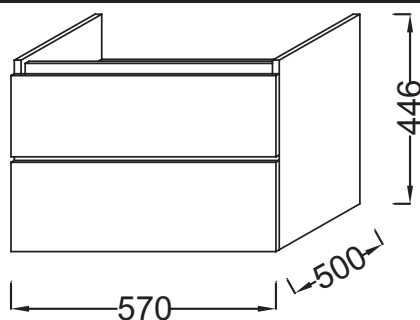

## Features

- Dimensions: 57 x 50 x 44.6 cm
- Material: Solid color decor or wood decor
- Storage solutions to complete your made-to-measure washstation
- With trap opening
- Weight: 25 kg
- Installation: Wall-hung
- Base unit with 2 slow-close drawers

## Technical drawing

Product Specification: Base unit, with trap opening, 57 cm. 7278K. Collection: PARALLEL. Dimensions: 57 x 50 x 44.6 cm. Weight: 25 kg. Material: Solid color decor or wood decor. Installation: Wall-hung. Storage solutions to complete your made-to-measure washstation. Base unit with 2 slow-close drawers. With trap opening.