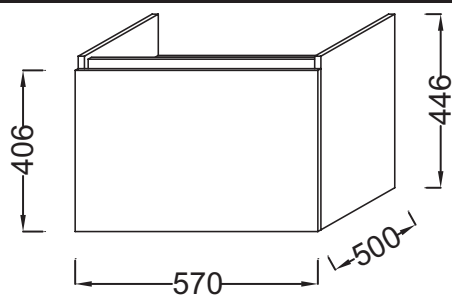

Collection: PARALLEL

Finish*:

E10 - Quebec
Oak Wood

M15 - Gazelle

N18 - Gloss White
Melamine

Main features:

Features

- Dimensions: 57 x 50 x 40.6 cm
- Material: Solid color decor or wood decor
- Storage solutions to complete your made-to-measure washstation
- With trap opening
- Weight: 17 kg
- Installation: Wall-hung
- Base unit with 1 slow-close drawer

Optional products

- Parallel countertops

Technical drawing

Product Specification: Base unit, 57 cm. 7276K. Collection: PARALLEL. Dimensions: 57 x 50 x 40.6 cm. Weight: 17 kg. Material: Solid color decor or wood decor. Installation: Wall-hung. Storage solutions to complete your made-to-measure washstation. Base unit with 1 slow-close drawer. With trap opening.