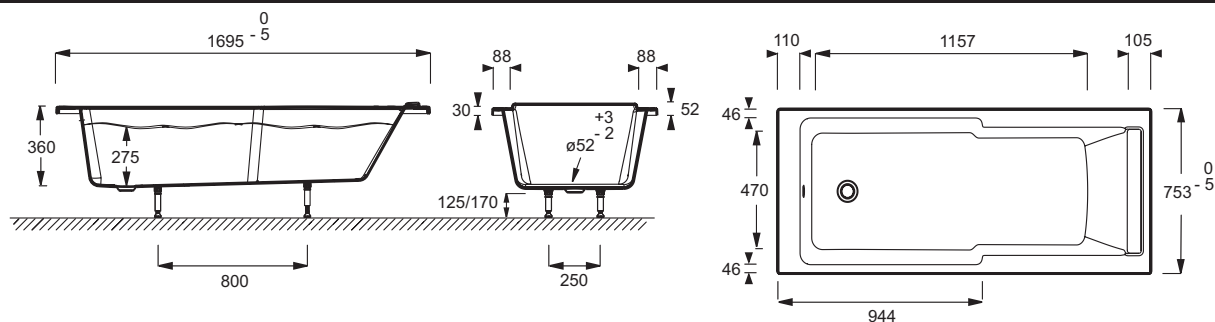

Collection: STRUKTURA

Finish*:

00 - White

Main features:

Features

- Dimensions: 170 x 75
- Material: Acrylic
- Volume: 192/122
- Struktura bath rounds out the washstation range
- Added bathing comfort: bath has raised back
- Easy to step into: access height has been reduced to 51 cm
- Weight: 26.5 kg
- Installation: Drop in
- Shape: Rectangular
- Space-saving functions: shower and bath
- Added showering comfort: flat-bottomed showering section equal to a shower tray 90 x 75 cm
- More modern: contemporary, geometric lines for a stylish bathroom

Optional products

- 70174K: Standard waste

Technical drawing

Product Specification: Bath 170 x 75 cm, with adjustable feet. 6D021. Collection: STRUKTURA. Dimensions: 170 x 75. Weight: 26.5 kg. Material: Acrylic. Installation: Drop in. Volume: 192/122. Shape: Rectangular. Struktura bath rounds out the washstation range. Space-saving functions: shower and bath. Added bathing comfort: bath has raised back. Added showering comfort: flat-bottomed showering section equal to a shower tray 90 x 75 cm. Easy to step into: access height has been reduced to 51 cm. More modern: contemporary, geometric lines for a stylish bathroom.