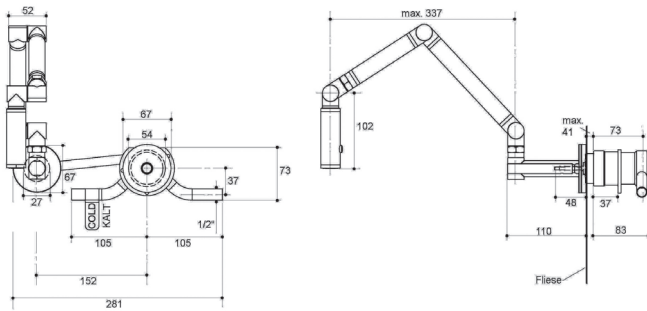

Articulating wall-mount kitchen faucet 6228-C11

Collection: KARBON

Finish*:

CP - Polished
Chrome

VS - Vibrant
Stainless

Main features:

Features

- Weight: 4.9 kg
- Flow rate: 6.8 l/min
- Flow rate: 6.8 l/min
- 5 articulations for perfect mobility and positioning
- Installation: Wall-mount
- Fixings: Wall-mount
- Mechanism: Ceramic cartridge "joystick" type
- 2 delivery options: Forceful spray and laminar stream

Technical drawing

Product Specification: Articulating wall-mount kitchen faucet. 6228-C11. Collection: KARBON. Weight: 4.9 kg. Installation: Wall-mount. Flow rate: 6.8 l/min. Fixings: Wall-mount. Flow rate: 6.8 l/min. Mechanism: Ceramic cartridge "joystick" type. 5 articulations for perfect mobility and positioning. 2 delivery options: Forceful spray and laminar stream.