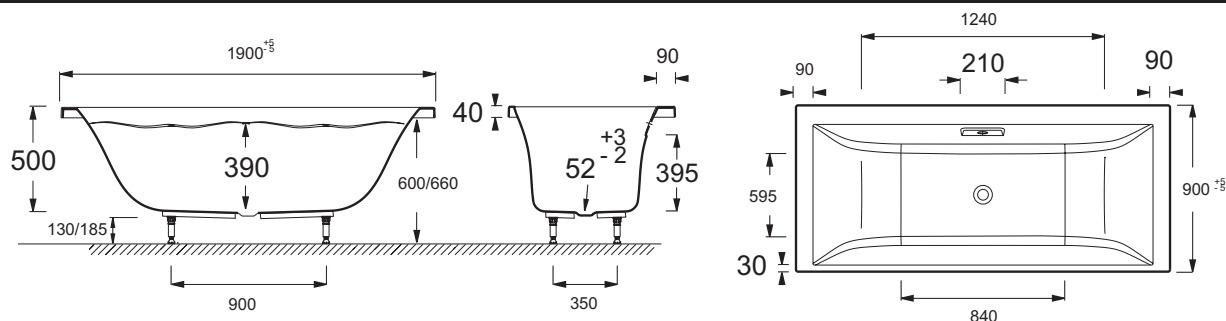

Whirlpool bath, Massdream system, right handed, 200 x 100 cm

5BE236R

Collection: EVOK

Finish*:

00 - White

Consumer benefits

- **RELAXATION:** The concentration of the 8 nozzles at the back level provides an effective and targeted action. The pressure on the skin of the water massage encourages the muscles relaxation.
- **WELL-BEING:** The waterfall headrest allows a comfortable position to enjoy a waterfall of warm water to the neck.

- **DESIGN:** The On/Off function is fully integrated to the rim of the bathtub. A gentle caress to the Kohler logo is enough to switch on and switch off the system. The 8 bicolor nozzles are flushed.

Features

- **Dimensions:** 200 x 100
- **Installation:** Built-in
- **Massages type:** Water massage
- **Safety system:** Safety feature (no water)
- 1 Waterfall pillow
- Self-supporting frame
- **Material:** Acrylic
- **Volume:** 413
- **Jets:** Back massage: 8 mini-jets
- Invisible controls
- Pump 900 W

Technical drawing

Product Specification: Whirlpool bath, Massdream system, right handed, 200 x 100 cm. 5BE236R. Collection: EVOK. Dimensions: 200 x 100. Material: Acrylic. Installation: Built-in. Volume: 413. Massages type: Water massage. Jets: Back massage: 8 mini-jets. Safety system: Safety feature (no water). Invisible controls. 1 Waterfall pillow. Pump 900 W. Self-supporting frame.