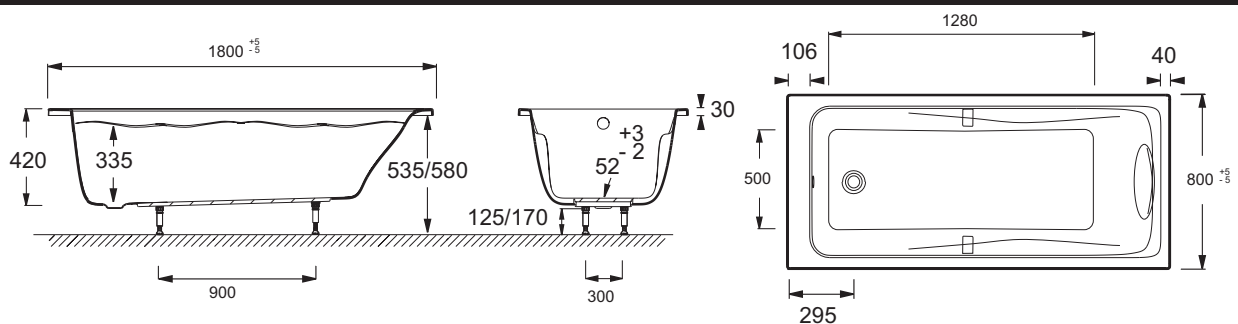

Whirlpool bath, Massdream system, 180 x 90 cm 5BE2190

Collection: REACH

Finish*:

00 - White

Consumer benefits

- **RELAXATION:** The concentration of the 8 nozzles at the back level provides an effective and targeted action. The pressure on the skin of the water massage encourages the muscles relaxation.
- **WELL-BEING:** The waterfall headrest allows a comfortable position to enjoy a waterfall of warm water to the neck.

- **DESIGN:** The On/Off function is fully integrated to the rim of the bathtub. A gentle caress to the Kohler logo is enough to switch on and switch off the system. The 8 bicolor nozzles are flushed.

Features

- Dimensions: 200 x 100
- Installation: Built-in
- Massages type: Water massage
- Safety system: Safety feature (no water)
- 1 Waterfall pillow
- Self-supporting frame
- Material: Acrylic
- Volume: 290
- Jets: Back massage: 8 mini-jets
- Invisible controls
- Pump 900 W

Technical drawing

Product Specification: Whirlpool bath, Massdream system, 180 x 90 cm. 5BE2190. Collection: REACH. Dimensions: 200 x 100. Material: Acrylic. Installation: Built-in. Volume: 290. Massages type: Water massage. Jets: Back massage: 8 mini-jets. Safety system: Safety feature (no water). Invisible controls. 1 Waterfall pillow. Pump 900 W. Self-supporting frame.