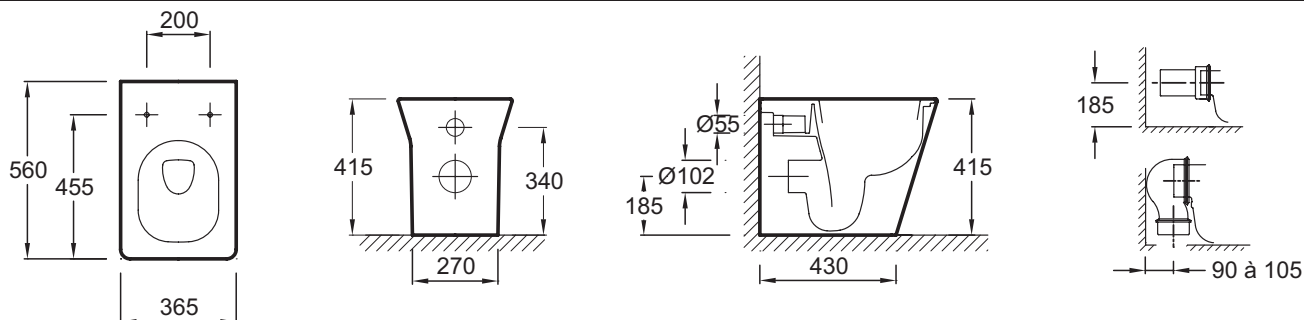

Collection: RÊVE

Finish*:

00 - White

Main features:

Features

- Dimensions: 56 x 36.5
- Material: Ceramic
- Toilet with contemporary lines
- Enhanced seating comfort: height 41 cm and ergonomic seat
- Weight: 36.7 kg
- Installation: Floor-standing
- Slow-close thermostet seat E6402 and metal hinges included

Optional products

- 72228: WC seat with slow-close and metal hinge
- E6275: Horizontal pipe Ø 110 mm for P-trap
- E6276: Vertical elbow Ø 100 mm for S-trap

Technical drawing

Product Specification: Independent back-to-wall WC pan 56 x 36, 5 cm. 5038K. Collection: RÊVE. Dimensions: 56 x 36.5. Weight: 36.7 kg. Material: Ceramic. Installation: Floor-standing. Toilet with contemporary lines. Slow-close thermostet seat E6402 and metal hinges included. Enhanced seating comfort: height 41 cm and ergonomic seat.