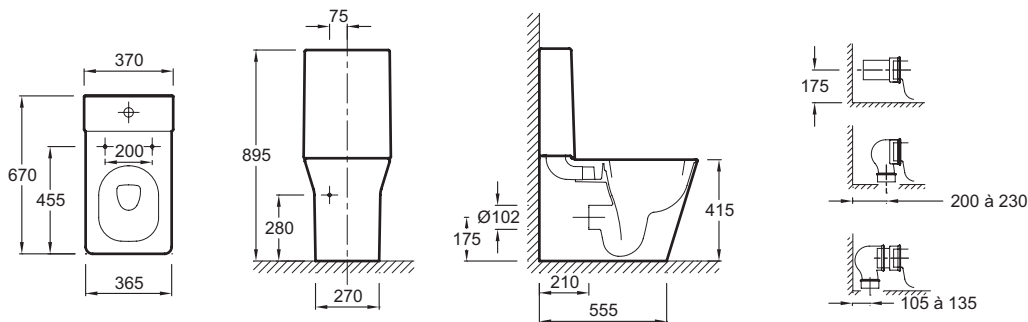

Collection: RÊVE

Finish*:

00 - White

Main features:

Features

- Dimensions: 67 x 36.5
- Material: Ceramic
- Fixings: Concealed floor fixings included
- Slow-close thermostet seat E6402 and metal hinges included
- Monobloc cistern 5034K, bottom inlet left
- Weight: 43.1 kg
- Installation: Floor-standing
- Toilet with contemporary lines
- Enhanced seating comfort: height 41 cm and ergonomic seat
- Fully-equipped factory-fitted cistern, with 3/6 L water-saving flush and silent float valve

Required products

- 5034K: Cistern, water saving button 3/6 l

Optional products

- 72228: WC seat with slow-close and metal hinge
- E6275: Horizontal pipe Ø 110 mm for P-trap
- E6276: Vertical elbow Ø 100 mm for S-trap

Technical drawing

Product Specification: Back-to-wall WC pan 67 x 36.5 cm. 5033K. Collection: RÊVE. Dimensions: 67 x 36.5. Weight: 43.1 kg. Material: Ceramic. Installation: Floor-standing. Fixings: Concealed floor fixings included. Toilet with contemporary lines. Slow-close thermostet seat E6402 and metal hinges included. Enhanced seating comfort: height 41 cm and ergonomic seat. Monobloc cistern 5034K, bottom inlet left. Fully-equipped factory-fitted cistern, with 3/6 L water-saving flush and silent float valve.