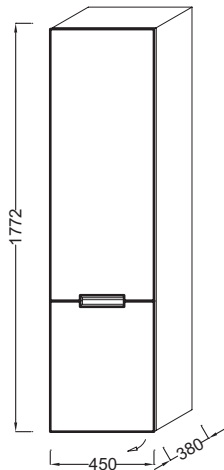

Tall column, left hinges, 177 cm

4889K-L

Collection: RÊVE

Finish*:

442 - Gloss Grey Anthracite Lacquer

E12 - Smoky Wood Decor

G77 - Gloss Iceland Lacquer

G80 - Gloss Taupe Lacquer

G1C - Gloss White Lacquer

G95 - Gloss Olivier Lacquer

Main features:

Features

- Dimensions: 45 x 38 x 177 cm
- Material: Lacquer or wood decor
- 1 slow-close door with 1 inside drawer and 2 shelves
- Weight: 46 kg
- Installation: Wall-mount
- 1 bottom slow-close drawer with 1 removable organizer

Optional products

- Rêve cabinets and vanity tops

Technical drawing

Product Specification: Tall column, left hinges, 177 cm. 4889K-L. Collection: RÊVE. Dimensions: 45 x 38 x 177 cm. Weight: 46 kg. Material: Lacquer or wood decor. Installation: Wall-mount. 1 slow-close door with 1 inside drawer and 2 shelves. 1 bottom slow-close drawer with 1 removable organizer.