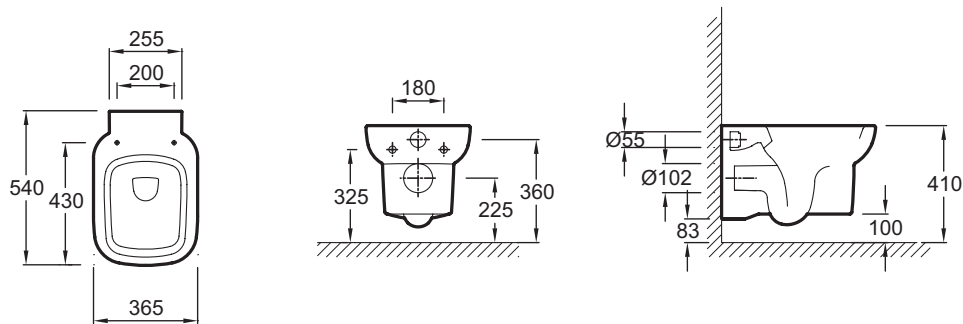

Collection: REPLAY

Finish*:

00 - White

Main features:

Features

- Dimensions: 54 x 36.5
- Material: Ceramic
- Fixings: Concealed fixings included
- Order toilet seat separately
- Low flush 2.6/4 L or 3/6 L possible
- Closed glaze rim
- Weight: 26.9 kg
- Installation: Wall-hung
- Soft, classic lines
- Concealed fixings supplied
- Perfect fit with Replay vanity tops and cabinets

Optional products

- 4964K: WC seat with metal hinges
- 8319K: WC seat
- 8320K: WC Seat
- 4844K: Wall-hung bidet 54 x 36.5 cm

Technical drawing

Product Specification: Wall-hung WC pan 54 x 36.5 cm. 4843K. Collection: REPLAY. Dimensions: 54 x 36.5. Weight: 26.9 kg. Material: Ceramic. Installation: Wall-hung. Fixings: Concealed fixings included. Soft, classic lines. Order toilet seat separately. Concealed fixings supplied. Low flush 2.6/4 L or 3/6 L possible. Perfect fit with Replay vanity tops and cabinets. Closed glaze rim.