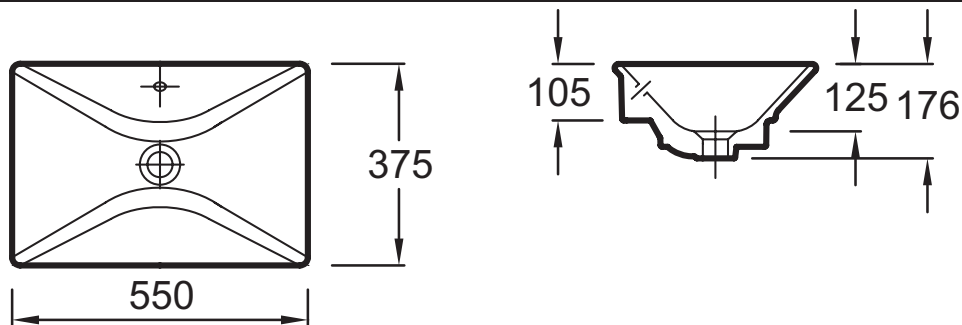

Collection: RÊVE

Finish*:

00 - White

Features

- **Dimensions:** 55 x 37.5
- **Material:** Ceramic
- Combination of straight lines and softened angles
- Without overflow 4818K
- **Weight:** 8.5 kg
- **Installation:** Countertop
- Chromed overflow cap
- Perfect fit with PARALLEL countertops

Required products

- B55K-XXXX: Countertop W 1501 to 2000 mm for 2 Rêve vanity basins 4819K or 4818K
- B54K-XXXX: Made-to-measure countertop W 1300 to 1500 mm for 2 Rêve vanity basins 4819K or 4818K
- B53K-XXXX: Made-to-measure countertop W 600 to 1200 mm for 1 Rêve vanity basin 4819K or 4818K

Technical drawing

Product Specification: Vessel 55 cm. 4819K. Collection: RÊVE. Dimensions: 55 x 37.5. Weight: 8.5 kg. Material: Ceramic. Installation: Countertop. Combination of straight lines and softened angles. Chromed overflow cap. Without overflow 4818K. Perfect fit with PARALLEL countertops.