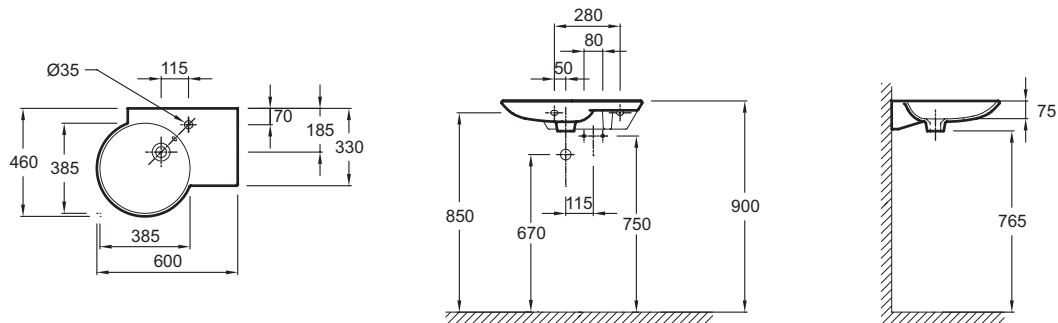

Collection: SPHERIK

Finish*:

00 - White

Features

- **Dimensions:** 60 x 46
- **Material:** Ceramic
- **Faucet drilling:** 1 faucet hole
- Generous, functional ledge
- Ideal for corner installation: optimal space
- Without overflow hole 4147K-X5
- **Weight:** 12.2 kg
- **Installation:** Self-supporting
- Fluidity between curved and straight lines
- Contemporary aesthetics with 1 slightly rounded basin
- Right hand basin: 4146K. Left hand basin: 4147K

Required products

- E78296: Click pop-up drain
- E78297: Design bottle trap 1 1/4" - short version

Optional products

- EB1006-G1C: Single-drawer cabinet 60 cm
- EB1012-G1C: Single-drawer cabinet 60 cm
- EB1013: single-drawer cabinet 60 cm
- EB1049: single-drawer cabinet 60 cm
- 3927K-R: Half side unit, right hinges, 96 cm
- 3927K-L: Half side unit, left hinges, 96 cm
- 3926K-R: Half side unit, right hinges, 96 cm
- 3926K-L: Half side unit, left hinges, 96 cm
- 98436RD: Mirrored cabinet 60 cm, right hinges
- EB1430: Mirror 60 cm
- 99379K: Tall column

Technical drawing

Product Specification: 1-hole vanity top 60 cm, 4147K. Collection: SPHERIK. Dimensions: 60 x 46. Weight: 12.2 kg. Material: Ceramic. Installation: Self-supporting. Faucet drilling: 1 faucet hole. Fluidity between curved and straight lines. Generous, functional ledge. Contemporary aesthetics with 1 slightly rounded basin. Ideal for corner installation: optimal space. Right hand basin: 4146K. Left hand basin: 4147K. Without overflow hole 4147K-X5.