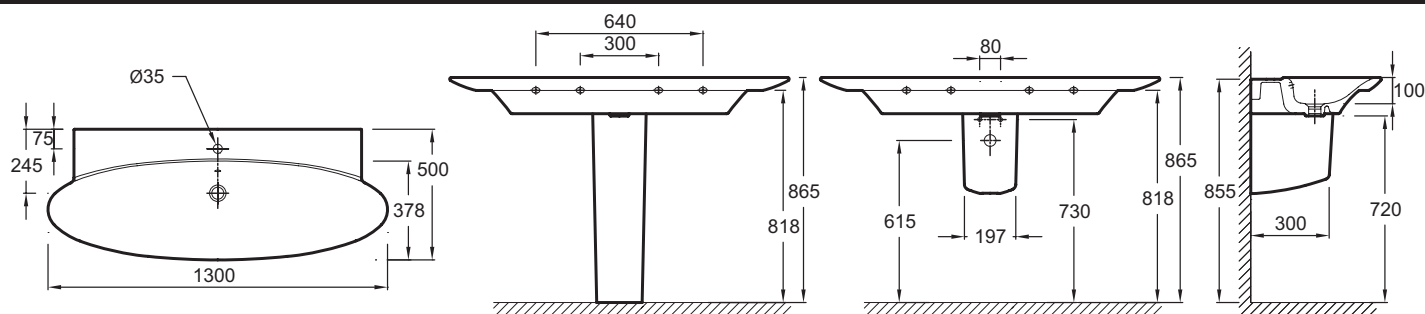

Collection: PRESQU'ÎLE

Finish*:

00 - White

Features

- Dimensions: 130 x 50
- Material: Ceramic
- Faucet drilling: 1 faucet hole
- Chromed overflow cap and ceramic drain cover
- Weight: 31.6 kg
- Installation: Self-supporting
- Unique design. elegant finishes for a sophisticated bathroom

Required products

- EB1101: Base unit 109 cm
- EB1105: Base unit 109 cm

Optional products

- 19024W: Pedestal
- 19028W: Semi-pedestal
- E78297: Design bottle trap 1 1/4" - short version
- EB1110: Mirror 110 cm

Technical drawing

Product Specification: 1-hole vanity top 130 cm. 4122K. Collection: PRESQU'ÎLE. Dimensions: 130 x 50. Weight: 31.6 kg. Material: Ceramic. Installation: Self-supporting. Faucet drilling: 1 faucet hole. Unique design. elegant finishes for a sophisticated bathroom. Chromed overflow cap and ceramic drain cover.