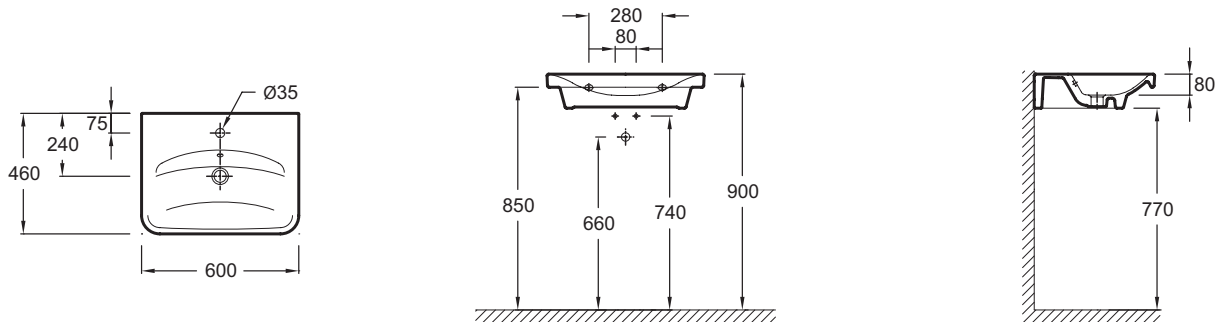

#### Features

- Dimensions: 60 x 46
- Material: Ceramic
- Faucet drilling: 1 faucet hole
- Perfect fit with Replay cabinet
- With 3 tap holes 4113K-8
- Weight: 16.6 kg
- Installation: Self-supporting or can be mounted on a specific cabinet
- Soft, fluid curves
- Without overflow 4113K-X5
- Chromed overflow cap

#### Required products

- EB1045: Base unit 57.5 cm

#### Technical drawing

Product Specification: #2 1-hole vanity top 60 cm. 4113K. Collection: REPLAY. Dimensions: 60 x 46. Weight: 16.6 kg. Material: Ceramic. Installation: Self-supporting or can be mounted on a specific cabinet. Faucet drilling: 1 faucet hole. Soft, fluid curves. Perfect fit with Replay cabinet. Without overflow 4113K-X5. With 3 tap holes 4113K-8. Chromed overflow cap.