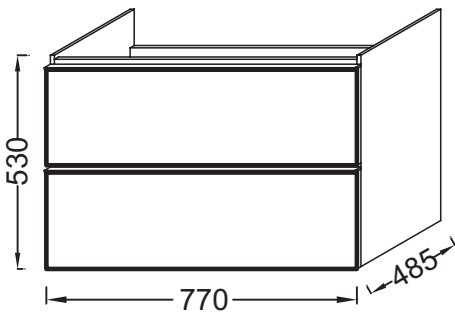

Collection: REACH

Finish*:

Main features:

Features

- Dimensions: 77 x 48.5 x 53 cm
- Material: Solid color decor or wood decor
- 2 slow-close drawers

- Weight: 35 kg
- Installation: Wall-hung
- 1 removable organizer

Required products

- 4796K: 1-hole vanity top 80 cm

Optional products

- EB1098: Mirror 80 cm, without lighting
- EB1224: LED spotlight 56 x 2.5 x 1.5 cm
- EB889: Pair of feet

Technical drawing

Product Specification: Base unit, 77 cm. 4084K. Collection: REACH. Dimensions: 77 x 48.5 x 53 cm. Weight: 35 kg. Material: Solid color decor or wood decor. Installation: Wall-hung. 2 slow-close drawers. 1 removable organizer.