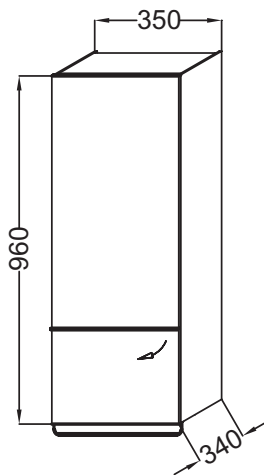

E15 - Ebony Melamine

E71 - Grey Oak Melamine

N09 - Soft Beige Melamine

Main features:

Features

- Dimensions: 35 x 34 x 96 cm
- Material: Solid color decor or wood decor
- 1 slow-close door
- 2 glass shelves inside door compartment
- Towel bar
- Weight: 23 kg
- Installation: Wall-mount
- 1 slow-close drawer
- 2 jewelry hooks

Optional products

- Reach vanity tops or washbasins
- Reach cabinets

Technical drawing

Product Specification: Half side unit, left hinges, 96 cm. 4071K-L. Collection: REACH. Dimensions: 35 x 34 x 96 cm. Weight: 23 kg. Material: Solid color decor or wood decor. Installation: Wall-mount. 1 slow-close door. 1 slow-close drawer. 2 glass shelves inside door compartment. 2 jewelry hooks. Towel bar.