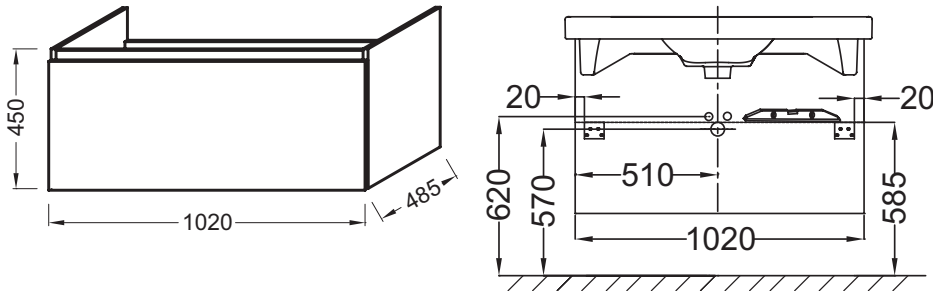

Collection: REACH

Finish*:

Main features:

Features

- Dimensions: 102 x 48.5 x 45
- Material: Solid color decor or wood decor
- 1 slow close drawer
- Weight: 29.6 kg
- Installation: Wall-hung
- Includes storage basket (L 28 x D 37 x H 17 cm) EB197 and divider (L 55 x D 32.5 x H 6.5 cm) EB122

Technical drawing

Product Specification: Base unit 102 cm. 4023W. Collection: REACH. Dimensions: 102 x 48.5 x 45. Weight: 29.6 kg. Material: Solid color decor or wood decor. Installation: Wall-hung. 1 slow close drawer. Includes storage basket (L 28 x D 37 x H 17 cm) EB197 and divider (L 55 x D 32.5 x H 6.5 cm) EB122.