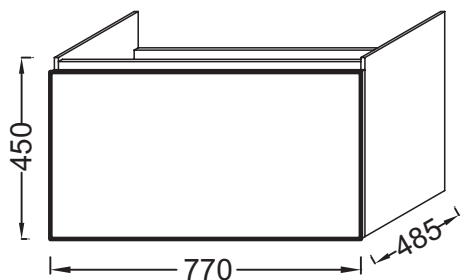

Collection: REACH

Finish*:

Main features:

Features

- Dimensions: 77 x 48.5 x 45
- Material: Solid color decor or wood decor
- 1 slow-close drawer
- Weight: 24 kg
- Installation: Wall-hung
- 1 removable organizer

Technical drawing

Product Specification: Base unit 77 cm. 4016W. Collection: REACH. Dimensions: 77 x 48.5 x 45. Weight: 24 kg. Material: Solid color decor or wood decor. Installation: Wall-hung. 1 slow-close drawer. 1 removable organizer.