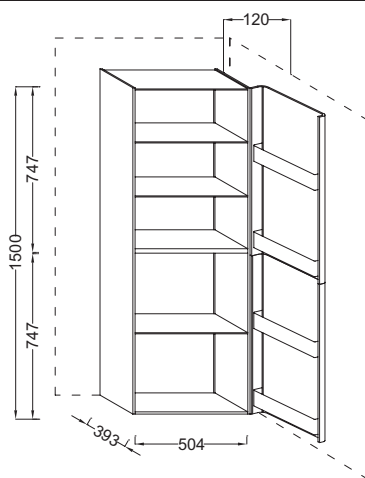

Features

- Dimensions: 50.5 x 40 x 150
- Material: Lacquer or wood decor
- 2 slow-close doors, right hand
- 1 glass shelf in the bottom compartment
- Weight: 52.5 kg
- Installation: Wall-mount
- 2 glass shelves in the top compartment
- 2 inside storages in each door

Optional products

- Replay cabinets and vanity tops

Technical drawing

Product Specification: Tall column, right hinges, 150 cm. 3955K-R. Collection: REPLAY. Dimensions: 50.5 x 40 x 150. Weight: 52.5 kg. Material: Lacquer or wood decor. Installation: Wall-mount. 2 slow-close doors, right hand. 2 glass shelves in the top compartment. 1 glass shelf in the bottom compartment. 2 inside storages in each door.