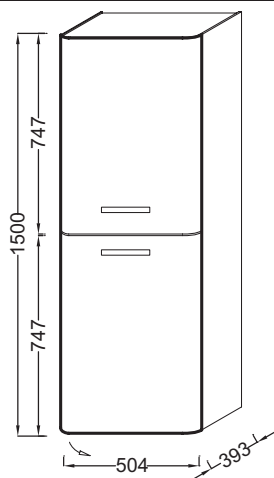

Features

- Dimensions: 50.5 x 40 x 150
- Material: Lacquer or wood decor
- 2 slow-close doors, right hand
- 1 glass shelf in the bottom compartment
- Weight: 52.5 kg
- Installation: Wall-mount
- 2 glass shelves in the top compartment
- 2 inside storages in each door

Optional products

- Replay cabinets and vanity tops

Technical drawing

Product Specification: Tall column, right hinges, 150 cm. 3955K-R. Collection: REPLAY. Dimensions: 50.5 x 40 x 150. Weight: 52.5 kg. Material: Lacquer or wood decor. Installation: Wall-mount. 2 slow-close doors, right hand. 2 glass shelves in the top compartment. 1 glass shelf in the bottom compartment. 2 inside storages in each door.