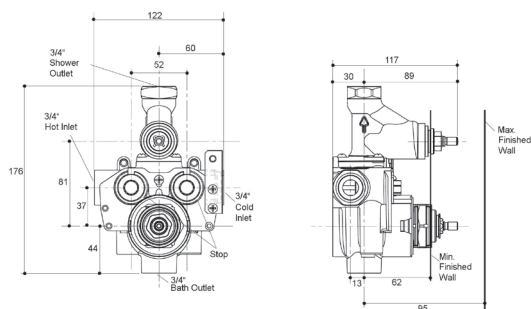

Collection: PURISTIC

Finish*:

NA - Neutral

Features

- Flow rate: 65 l/min
- With integrated volume control

Technical drawing

Product Specification: Wall-mount thermostatic valve 3/4". 2976-KS. Collection: PURISTIC. Flow rate: 65 l/min. With integrated volume control.