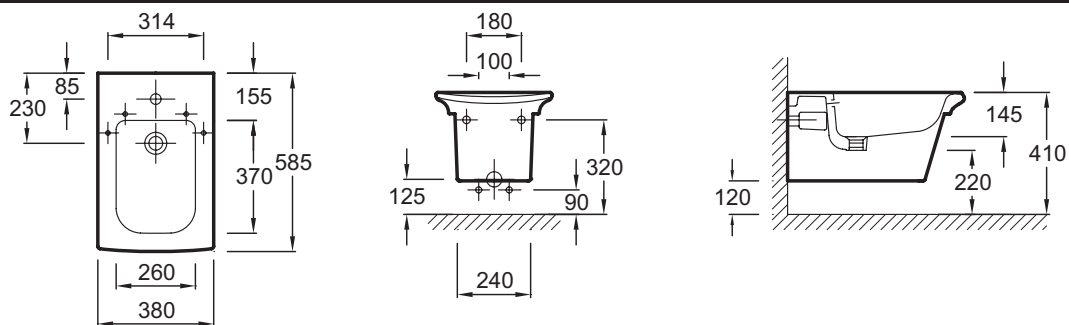

Collection: STILLNESS

Finish*:

00 - White

Main features:

Features

- Dimensions: 58.5 x 38
- Material: Ceramic
- Unique design with fluid, dynamic lines
- Slow Close Thermoset seat & cover E6371 for comfort
- Weight: 20 kg
- Installation: Wall-hung
- Smooth-sided, no dirt traps, for easier cleaning

Optional products

- E78296: Click pop-up drain

Technical drawing

Product Specification: Wall-hung bidet 58.5 x 38 cm. 2538W. Collection: STILLNESS. Dimensions: 58.5 x 38. Weight: 20 kg. Material: Ceramic. Installation: Wall-hung. Unique design with fluid, dynamic lines. Smooth-sided, no dirt traps, for easier cleaning. Slow Close Thermoset seat & cover E6371 for comfort.