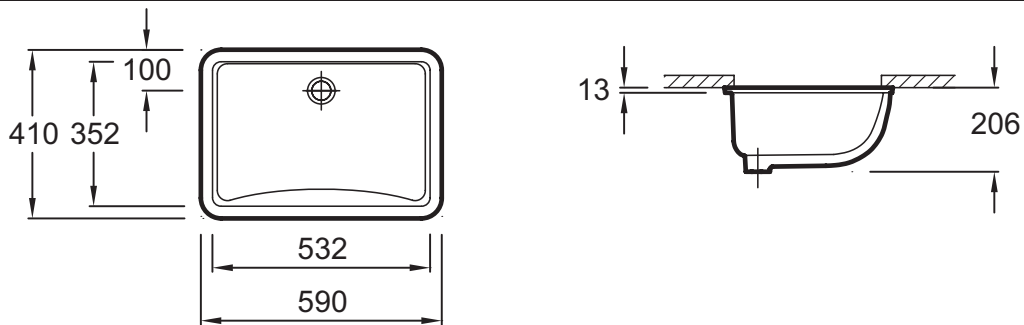

Collection: LADENA

Finish*:

0 - White US

Features

- Dimensions: 59 x 41
- Material: Ceramic
- The Ladena lavatory is the most spacious undercounter KOHLER model, with the benefits of durable vitreous china construction
- With overflow
- Weight: 12.7 kg
- Installation: Undercounter
- This versatile design complements virtually any decor, and also features a smooth, glazed rim

Technical drawing

Product Specification: Undercounter basin, 59 x 41 cm. 2215. Collection: LADENA. Dimensions: 59 x 41. Weight: 12.7 kg. Material: Ceramic. Installation: Undercounter. The Ladena lavatory is the most spacious undercounter KOHLER model, with the benefits of durable vitreous china construction. This versatile design complements virtually any decor, and also features a smooth, glazed rim. With overflow.