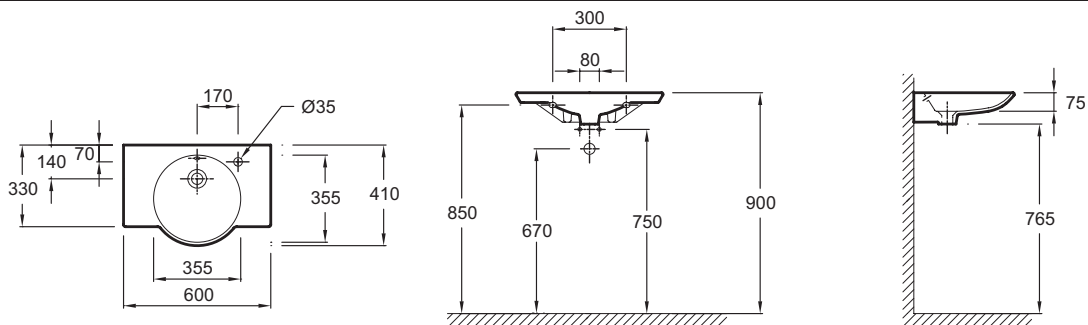

### Features

- Dimensions: 60 x 41
- Material: Ceramic
- Self-supporting
- Chromed overflow cap
- Weight: 11.7 kg
- Installation: Self-supporting
- 1 right faucet hole

### Optional products

- E4131: Towel rail
- EB1006-G1C: Single-drawer cabinet 60 cm
- EB1012-G1C: Single-drawer cabinet 60 cm
- EB1013: single-drawer cabinet 60 cm
- EB1049: single-drawer cabinet 60 cm
- 3926K-R: Half side unit, right hinges, 96 cm
- 3926K-L: Half side unit, left hinges, 96 cm
- 3923D-R: Mirrored cabinet 50 cm, right hinges
- 3923D-L: Mirrored cabinet 50 cm, left hinges
- 98436RD: Mirrored cabinet 60 cm, right hinges
- 98436LD: Mirrored cabinet 60 cm, left hinges
- EB1430: Mirror 60 cm
- 99379K: Tall column

### Technical drawing

Product Specification: 1 hole vanity top 60 cm. 1986W. Collection: SPHERIK. Dimensions: 60 x 41. Weight: 11.7 kg. Material: Ceramic. Installation: Self-supporting. Self-supporting. 1 right faucet hole. Chromed overflow cap.