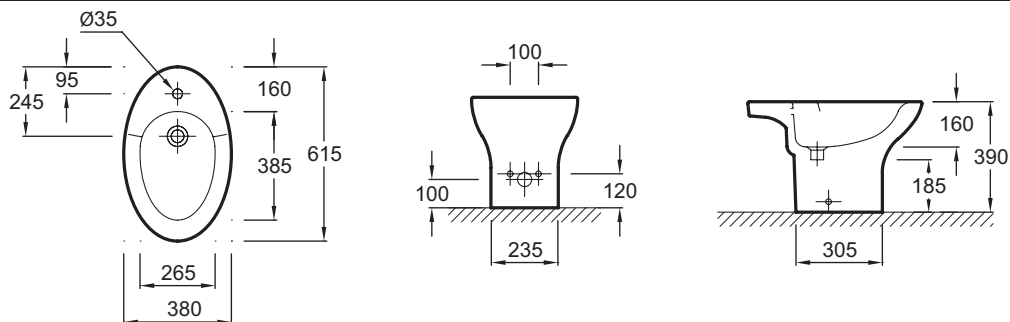

Collection: PRESQU'ÎLE

Finish*:

00 - White

Features

- Dimensions: 61.5 x 38
- Installation: Floor-standing
- Fixings: Concealed floor fixings included
- Chromed overflow cap
- Material: Ceramic
- Faucet drilling: 1 faucet hole
- Soft, classic lines

Optional products

- 19077: WC pan 69.5 x 38 cm
- 19078: Cistern
- 14434D-4A: Single-lever bidet mixer

Technical drawing

Product Specification: Bidet 61.5 x 38 cm. 19556W. Collection: PRESQU'ÎLE. Dimensions: 61.5 x 38. Material: Ceramic. Installation: Floor-standing. Faucet drilling: 1 faucet hole. Fixings: Concealed floor fixings included. Soft, classic lines. Chromed overflow cap.