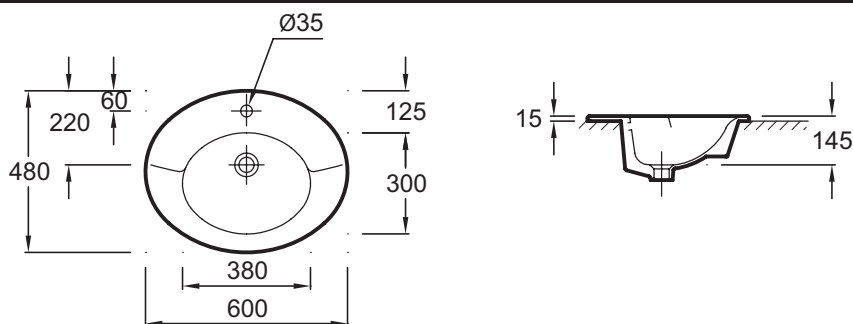

Collection: PRESQU'ÎLE

Finish*:

00 - White

Features

- Dimensions: 60 x 48
- Material: Ceramic
- Faucet drilling: 1 faucet hole. 2 pre-drilled holes
- Generous basin
- Weight: 12 kg
- Installation: Inset
- Soft, classic lines
- Chromed overflow cap

Technical drawing

Product Specification: Inset vanity basin 60 cm, 60 x 48 cm. 19076. Collection: PRESQU'ÎLE. Dimensions: 60 x 48. Weight: 12 kg. Material: Ceramic. Installation: Inset. Faucet drilling: 1 faucet hole. 2 pre-drilled holes. Soft, classic lines. Generous basin. Chromed overflow cap.