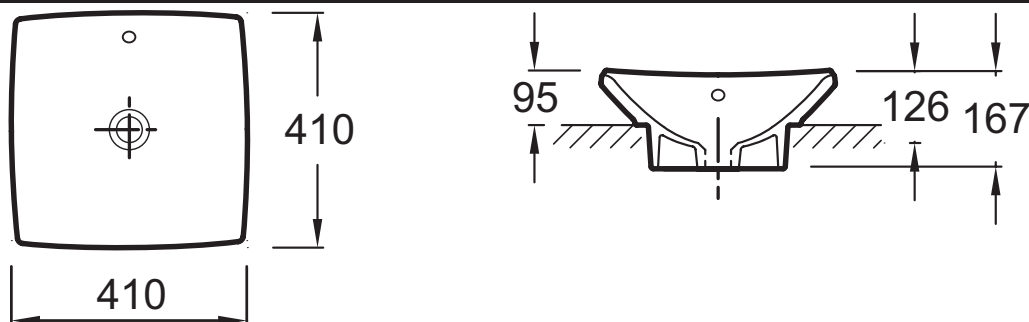

## Features

- Dimensions: 41 x 41
- Material: Ceramic
- Faucet drilling: No faucet hole
- Chromed overflow cap
- Weight: 9.5 kg
- Installation: Countertop
- Smooth, balanced shape

## Required products

- EB761: Base unit 60 cm
- EB762: Base unit 60 cm

## Technical drawing

Product Specification: Vessel 41 x 41 cm. 19047W. Collection: ESCALE. Dimensions: 41 x 41. Weight: 9.5 kg. Material: Ceramic. Installation: Countertop. Faucet drilling: No faucet hole. Smooth, balanced shape. Chromed overflow cap.