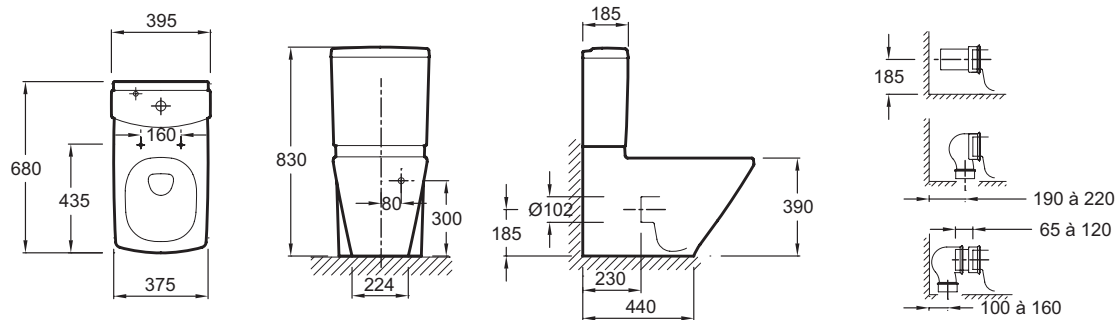

Back-to-wall WC pan 68 x 37.5 cm 19038W

Collection: ESCALE

Finish*:

00 - White

Main features:

Features

- Dimensions: 68 x 37.5
- Material: Ceramic
- Fixings: Concealed floor fixings included (through seat holes)
- Slow-close thermostet seat E70004 with metal hinges included
- Weight: 36.1 kg
- Installation: Floor-standing
- Smooth, balanced shape

Required products

- 19039W: Cistern

Optional products

- 19044W: Back-to-wall bidet 60 x 38 cm
- E6275: Horizontal pipe Ø 110 mm for P-trap
- E6276: Vertical elbow Ø 100 mm for S-trap

Technical drawing

Product Specification: Back-to-wall WC pan 68 x 37.5 cm. 19038W. Collection: ESCALE. Dimensions: 68 x 37.5. Weight: 36.1 kg. Material: Ceramic. Installation: Floor-standing. Fixings: Concealed floor fixings included (through seat holes). Smooth, balanced shape. Slow-close thermostet seat E70004 with metal hinges included.