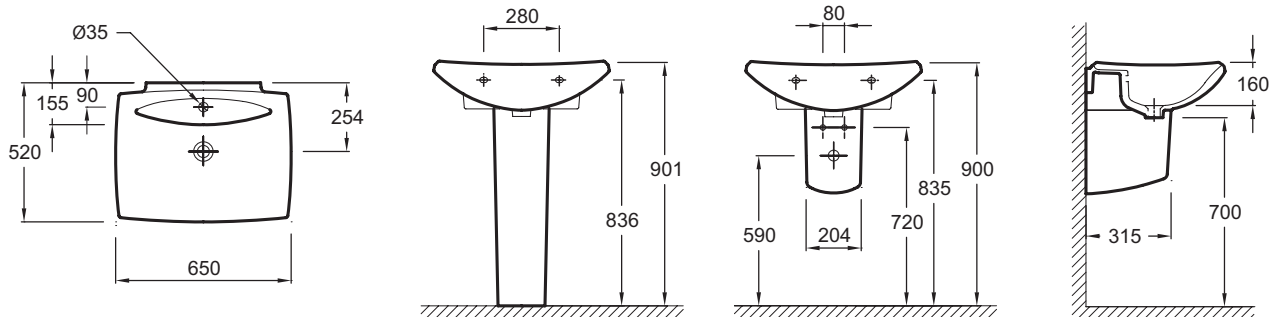

Collection: ESCALE

Finish*:

00 - White

Features

- Dimensions: 65 x 52
- Material: Ceramic
- Faucet drilling: 1 faucet hole. 2 pre-drilled holes
- Functional design with flat and wide ledges
- Weight: 18.6 kg
- Installation: Self-supporting
- Fixings: 2 bolts not included
- Chromed overflow cap

Optional products

- 19024W: Pedestal
- 19028W: Semi-pedestal
- EB1440: Mirror 60 cm

Technical drawing

Product Specification: 1-hole washbasin 65 cm. 19023W. Collection: ESCALE. Dimensions: 65 x 52. Weight: 18.6 kg. Material: Ceramic. Installation: Self-supporting. Faucet drilling: 1 faucet hole. 2 pre-drilled holes. Fixings: 2 bolts not included. Functional design with flat and wide ledges. Chromed overflow cap.