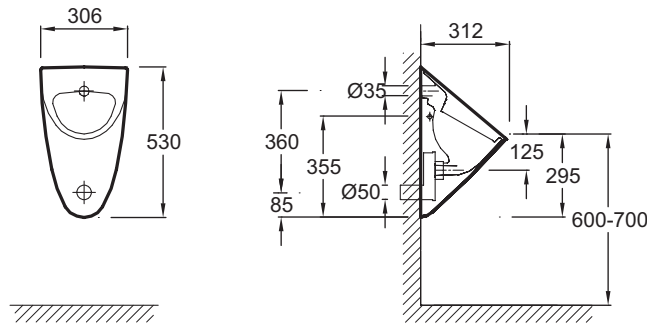

Collection: REACH

Finish*:

00 - White

Features

- Dimensions: 30.5 x 53 x 31
- Material: Ceramic
- Smooth sided, back-to-wall, concealed fixings (included), for easier cleaning
- Concealed supply and drainage
- Weight: 13.3 kg
- Installation: Wall-mount
- Siphon action, no rising odours

Required products

- E6807: P-trap siphon
- E75513: Connection kit 1/2" for siphon jet action urinal

Technical drawing

Product Specification: Urinal, 18842D. Collection: REACH. Dimensions: 30.5 x 53 x 31. Weight: 13.3 kg. Material: Ceramic. Installation: Wall-mount. Smooth sided, back-to-wall, concealed fixings (included), for easier cleaning. Siphon action, no rising odours. Concealed supply and drainage.