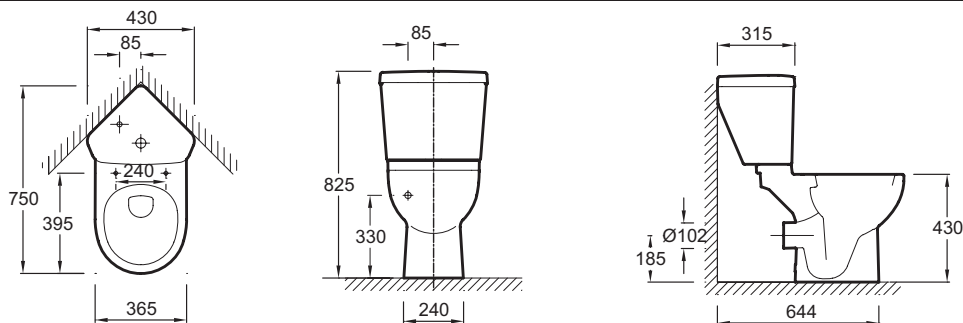

**Collection:** REACH

**Finish\*:**

00 - White

**Main features:**

## Features

- Weight: 16.4 kg

## Technical drawing

Product Specification: Corner cistern. 18580W. Collection: REACH. Weight: 16.4 kg.