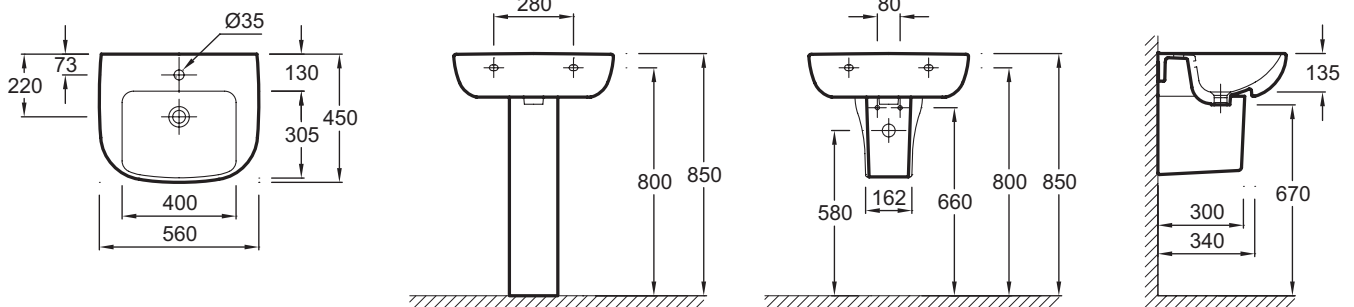

Collection: REACH

Finish*:

00 - White

Features

- Dimensions: 56 x 45
- Material: Ceramic
- Faucet drilling: 1 faucet hole. 3 optional holes
- Contemporary design
- Chromed overflow cap
- Weight: 16.3 kg
- Installation: Self-supporting
- Deep, spacious rectangular basin
- Ideal for small spaces

Optional products

- 18565W: Pedestal
- 18566W: Semi-pedestal
- E78297: Design bottle trap 1 1/4" - short version
- E4729: Towel rail for vanity top 67 cm/60 cm/56 cm

Technical drawing

Product Specification: 1-hole washbasin 56 cm. 18564W. Collection: REACH. Dimensions: 56 x 45. Weight: 16.3 kg. Material: Ceramic. Installation: Self-supporting. Faucet drilling: 1 faucet hole. 3 optional holes. Deep, spacious rectangular basin. Contemporary design. Ideal for small spaces. Chromed overflow cap.